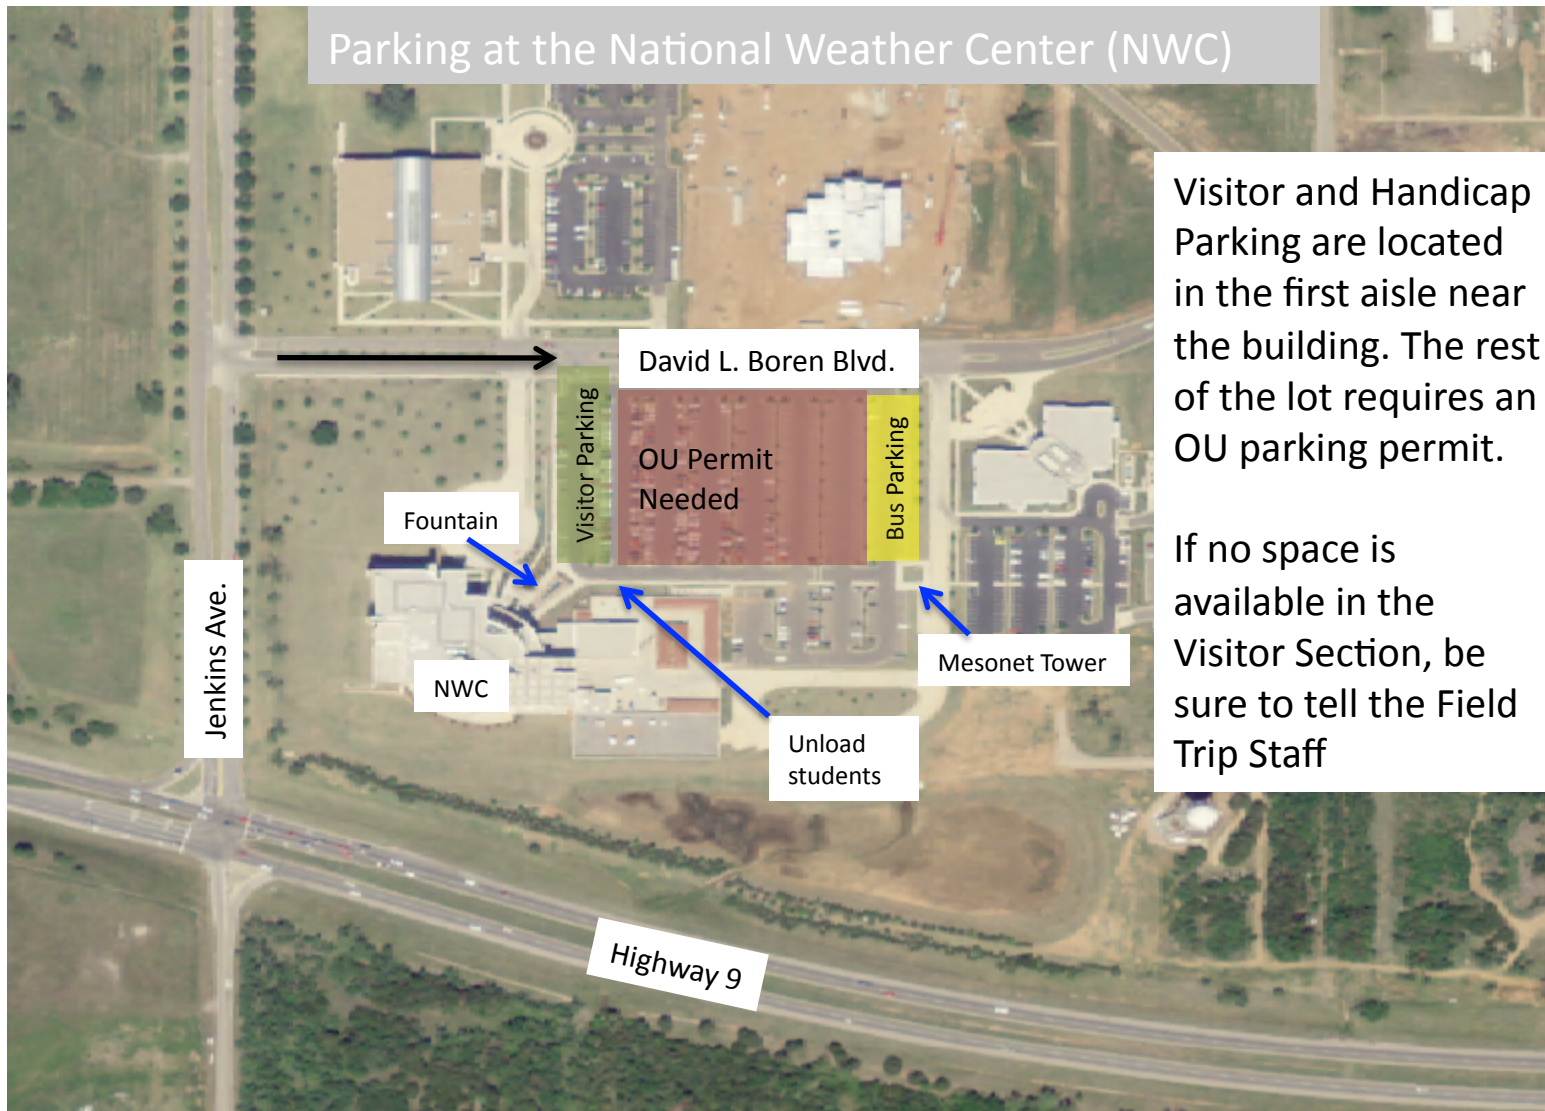

Parking at the National Weather Center (NWC)

Visitor and Handicap Parking are located in the first aisle near the building. The rest of the lot requires an OU parking permit.

If no space is available in the Visitor Section, be sure to tell the Field Trip Staff